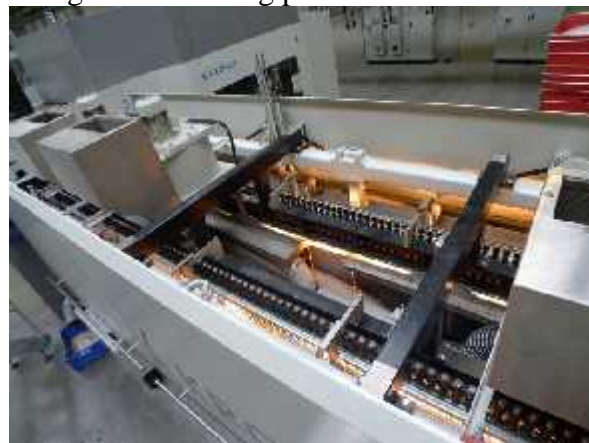

Ref 5202017 Glass Bottle Filling Line KHS 50000 bph

- ⌋ Excellent condition glass bottle filling line, suitable for beer and CSD
- ⌋ Made in year 2006, preserved for relocation in 2014, still installed and powered
- ⌋ Line trough output is 50 000 bph in 0.33 and 0.5 liter glass bottles
- ⌋ Still installed and powered, all manuals and back-ups, priced for sale

Ref 5462017 Blow Molder Kronen Contiform S24 with preform feeding system

- ⌋ Very good condition blow molder made by Kronen in year 2007, still installed
- ⌋ Capacity 43200 bph in 1.5 liters, suitable for 0.20 – 2.50 liters PET bottles
- ⌋ Current neck finish PCO 1881 – 28 mm
- ⌋ Includes complete blow molder and preform sorting and in feeding part

Top Quality Used Equipment

From single machines to full breweries

www.indmachinery.com

Ref 5442017 PET Bottle Filling Line Kronen 43200 bph for CSD

-)] Very well-maintained line delivered by Kronen in year 2002 – 2012
-)] Blow molder Contiform S24 (2007), filler Kronen VODM-PET 144-094 /SV24-VO
-)] Line capacity 43200 bph in 0.5 liter PET bottles, OPP film labels, shrink packaging
-)] Complete line priced for quick sales, send the inquire now!

Ref 4812017 Distillery & Bottling Plant Frilli Implianti 10 000 Liters ENA / 24 Hours

-)] Excellent condition, complete distillery for whiskey, gin, vodka, raki etc production
-)] Original raw material grapes but easy to change for molasses or grains
-)] Capacity 10 000 liters of 96.4 % pure alcohol / 24 hours
-)] Made by Italian Frilli Implantti in year 2005, preserved in 2008 for relocation
-)] Complete plant with filling line, 12 stills and 4 distillation columns