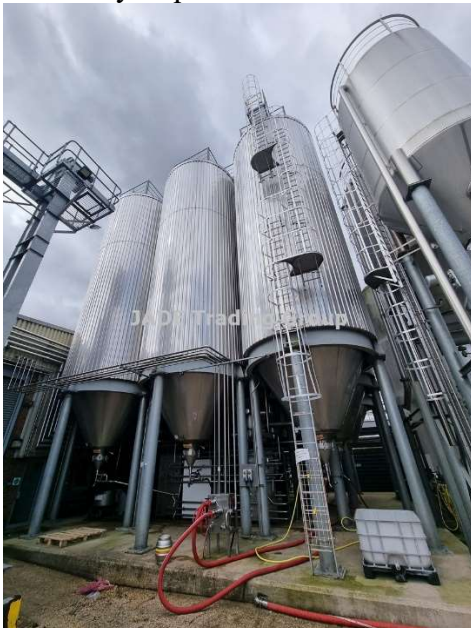

PRICE: By request for serious customers

Top Quality Used Equipment

From single machines to full breweries

www.jade.fi

10402024 Brewhouse Fully Automatic Four Vessel ROLEC 100hl / Brew

- Made by German ROLEC in years 2010 – 2015 – 2022
- Capacity is 100 hl/brew, 6/7 brews per day, up to 150000 hl/year
- ROLEC Berabrew controls with Siemens PLCs were upgraded in 2022
- Wet malt mill GEA Millstar 5t/h, hops dosing with ROLEC HopNik
- CIP system, water tanks, ROLEC re-run tank

PRICE: By request for serious customers

Top Quality Used Equipment

From single machines to full breweries

www.jade.fi

10332024 Can Line ABE Vigo 1800 cph for beer and CSD - 2017

- Complete can filling line for beer and carbonated soft drinks
- Made by American Beer Equipment in year 2017
- Line capacity max 1800 cph in 330 ml and 440 ml standard aluminium cans
- Filler ABE CraftCan 1800cph with 7 over pressure filling valves
- Labeller STS Di Savingo S2/Z for roll fed self-adhesive labels
- Semiautomatic Case Sealer Endoline 610

PRICE: By request for serious customers

Top Quality Used Equipment
From single machines to full breweries

www.jade.fi

10082024 Glass Bottle Filling Line for Beer and CSD FRAMAX 3000 bph – 2017

- Complete line currently filling beer in 330ml glass bottles with crown cap
- Filler 3-Block Rotating FRAMAX Isobaric Modulblock RFCI-16/16/1DPS/C
- Capacity 3000bph, made in year 2017, total operating hours about 3000 only
- Automatic depalletizer, self-adhesive labelling, carton boxing in format 6x4
- Good condition, well maintained and still in operation